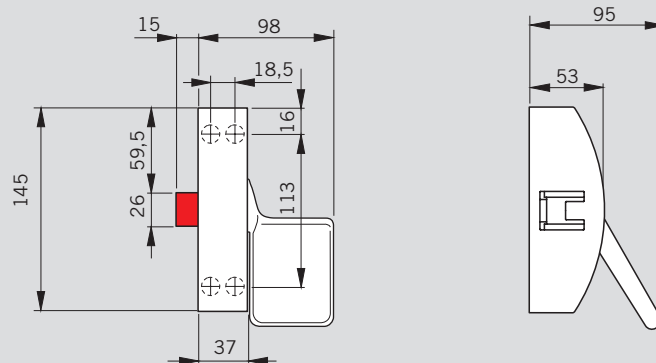

EXIT PAD

Jednobodové zamykání