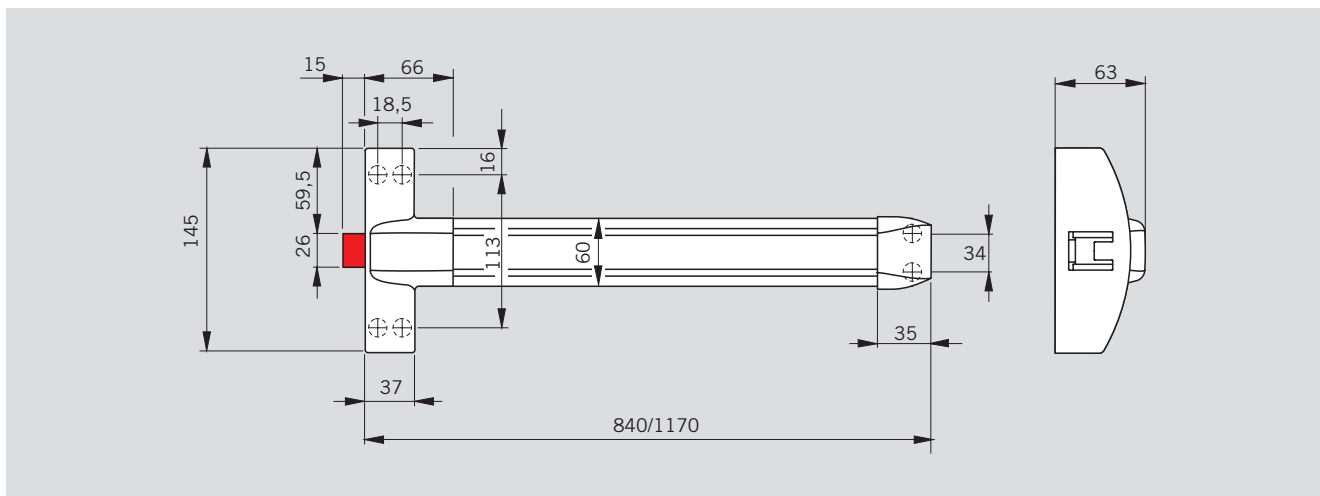

PHB 3000

1bodové zamykání