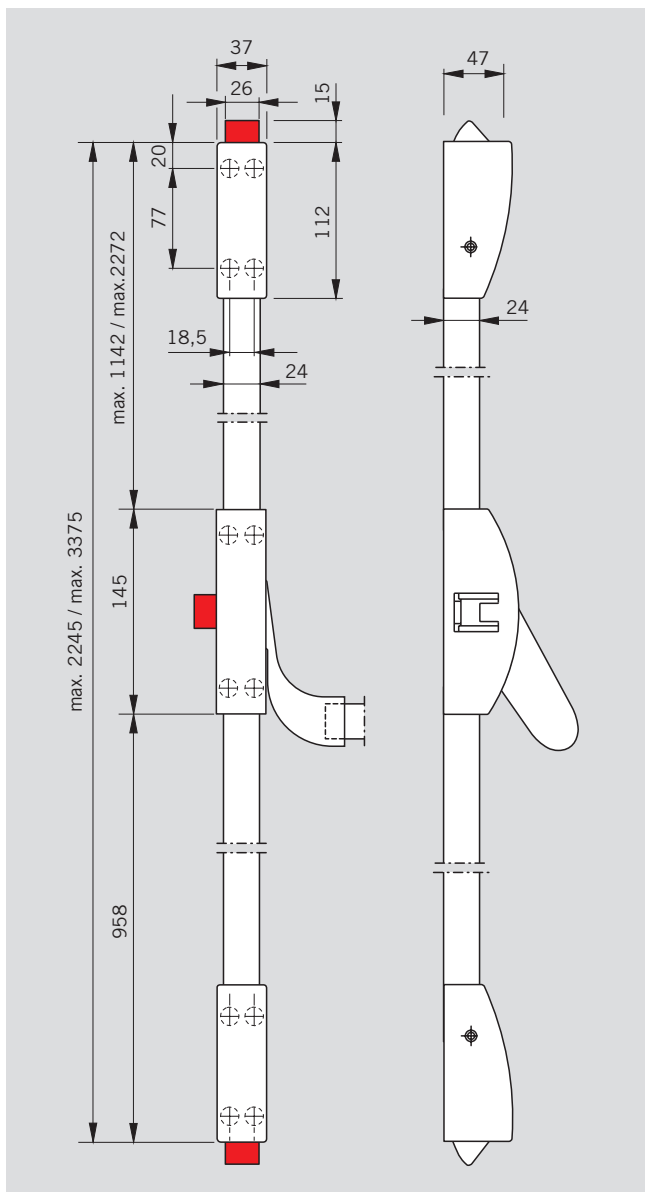

2/3bodové zamykání