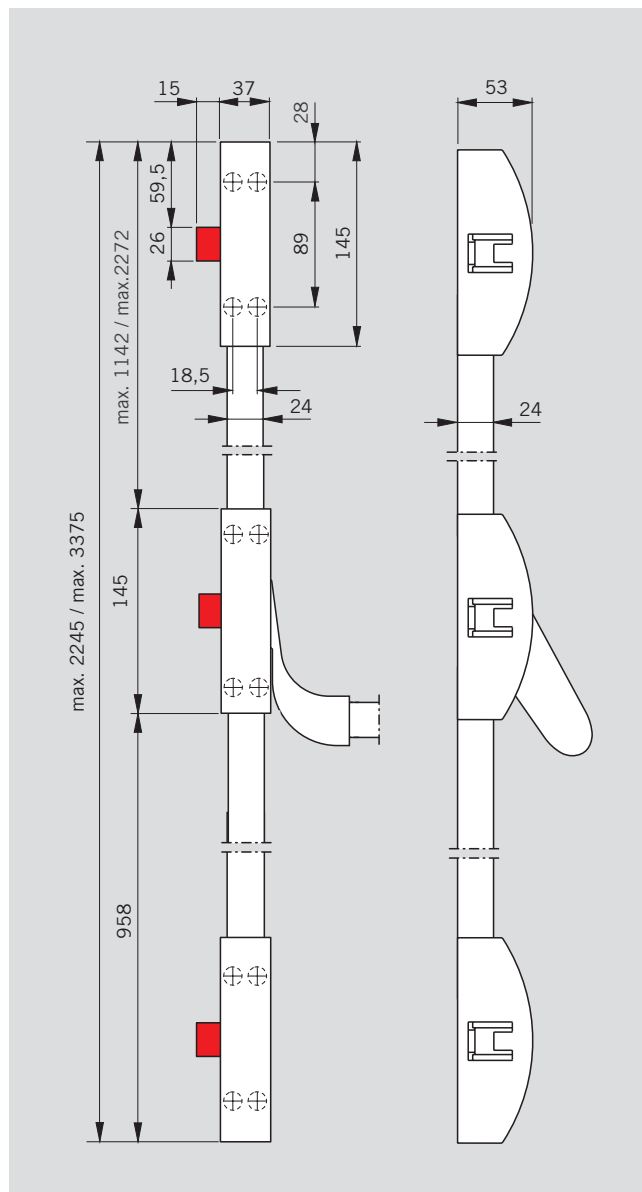

2/3bodové zamykání