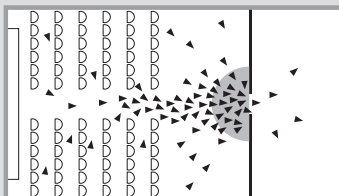

SYSTÉM MODULÁRNÍHO PANIKOVÉHO KOVÁNÍ DORMA V PROVEDENÍ CONTUR DESIGN

Předběžné znalosti uživatele pro otevření únikových dveří nejsou nutné.

NEBEZPEČÍ PANIKY