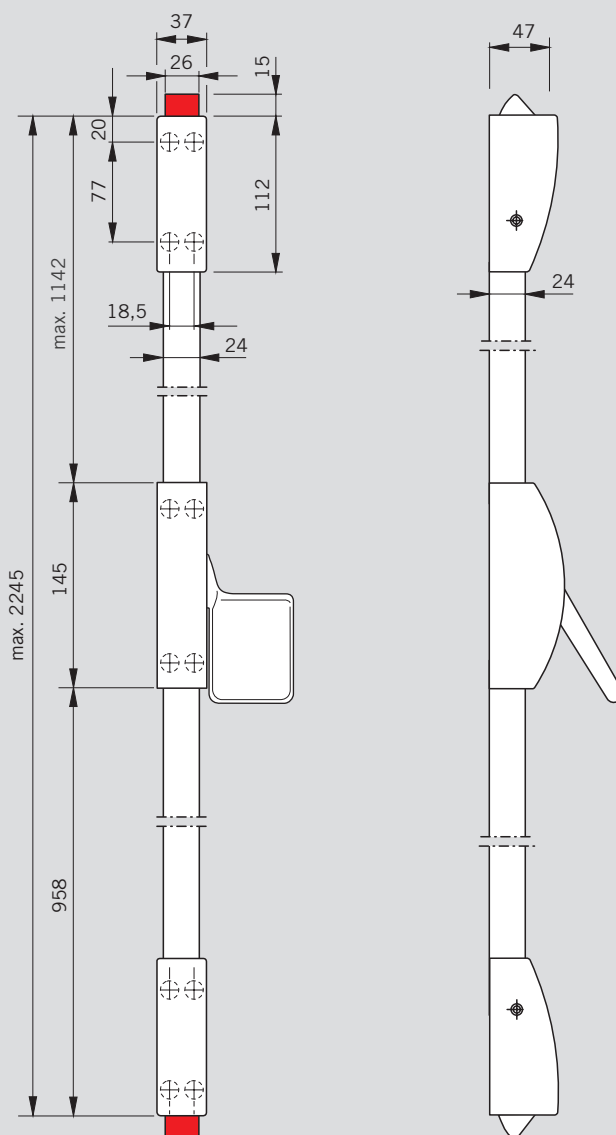

Dvoubodové zamykání