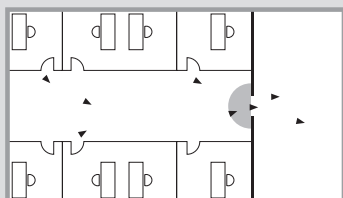

POKROKOVÉ, VYSOCE SPECIALIZOVANÉ KOVÁNÍ PRO DVEŘE NOUZOVÝCH VÝCHODŮ

Existují předběžné znalosti uživatele o otvírání únikových dveří.
ŽÁDNÉ NEBEZPEČÍ PANIKY

EN 179

Uzávěry nouzových východů
s nárazovou deskou

Prostřednictvím systému pro dveře na záchranných a únikových cestách nabízí společnost DORMA rozsáhlý sortiment panikového kování s horizontálním i vertikálním zamykáním, zajišťující splnění nezbytných požadavků na bezpečnost, spolehlivost a estetický vzhled. Produkty DORMA PHA a PHB kompletně

pokrývají požadavky na kování ve veřejných zařízeních, jako jsou např. nemocnice, univerzity a školy, koncertní sály, nákupní centra, hotely a administrativní budovy. Ať už jde o kanceláře nebo o bytové domy, u budov bez průchodu veřejnosti, všude tam lze použít DORMA Exit Pad. Pro obě řady se používá stejné vnější kování DORMA PHT.