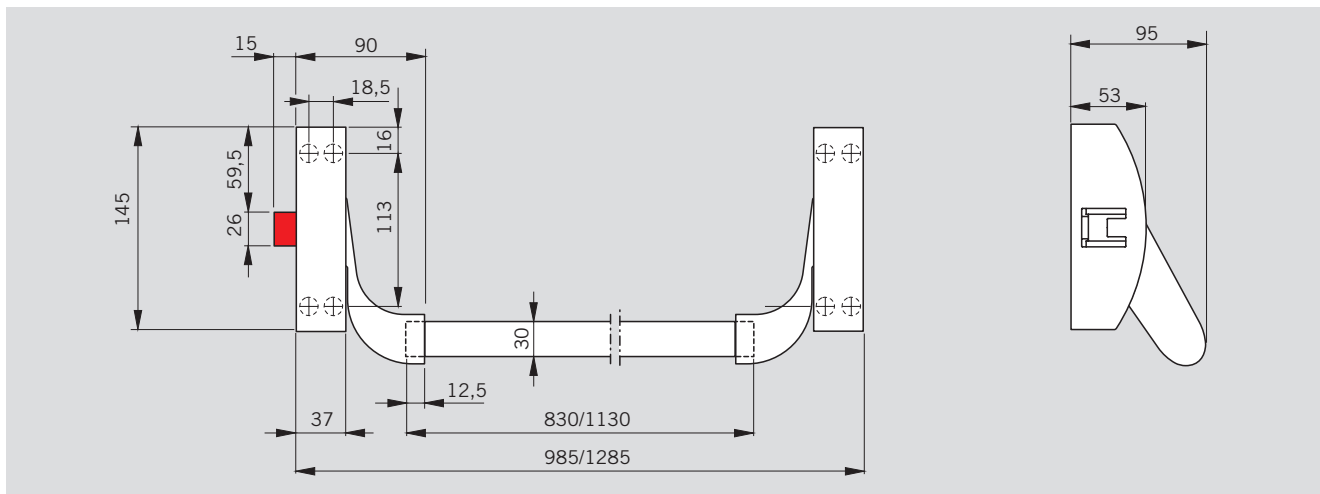

PHA 2000

1bodové zamykání