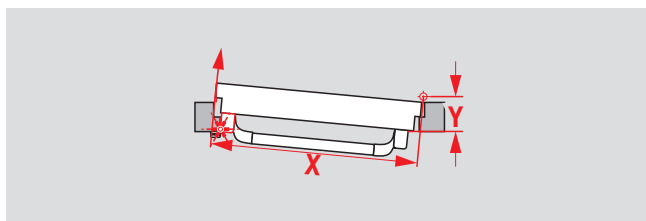

Detaily pro použití a montáž

Pokyn

Panikové kování lze montovat u extrémních dveřních situací s šířkou dveří $X < 1000$ mm ve spojení se vzdáleností od závěsu $Y > 90$ mm, jinak

montáž nebude odpovídat standardním rozměrům. Na vyžádání vám DORMA poskytne návrhy pro montáž.