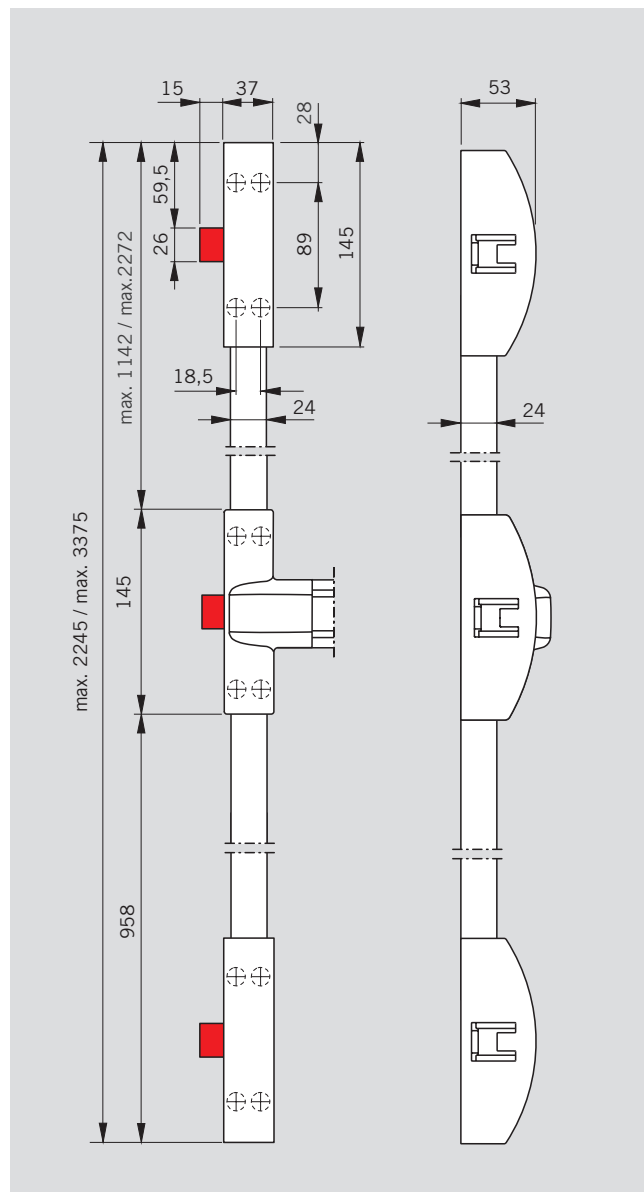

2/3bodové zamykání